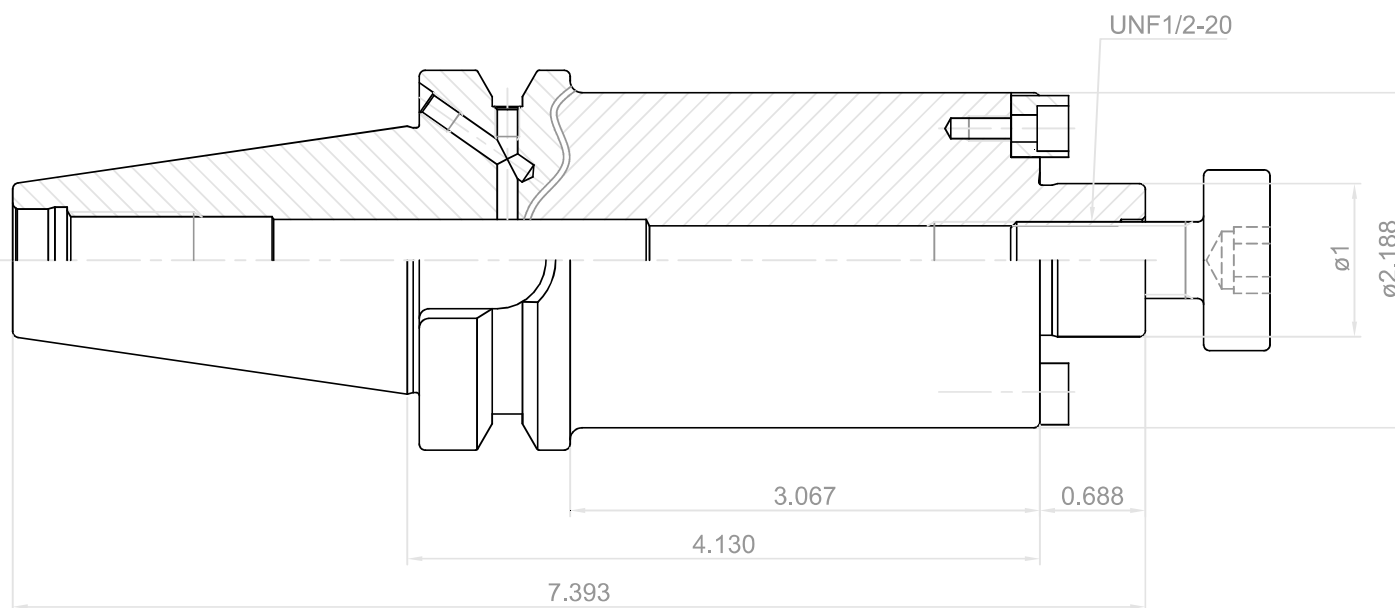

NO.	REVISIONS	DATE	DEVISER
1.			
2.			
3.			

 YG-1 CO., LTD.	DESCRIPTION	
	BT40AD/B-SMA1(25.4)-4.13(104.90)	
	EDP No.	EH314B
	SCALE	1 : 1